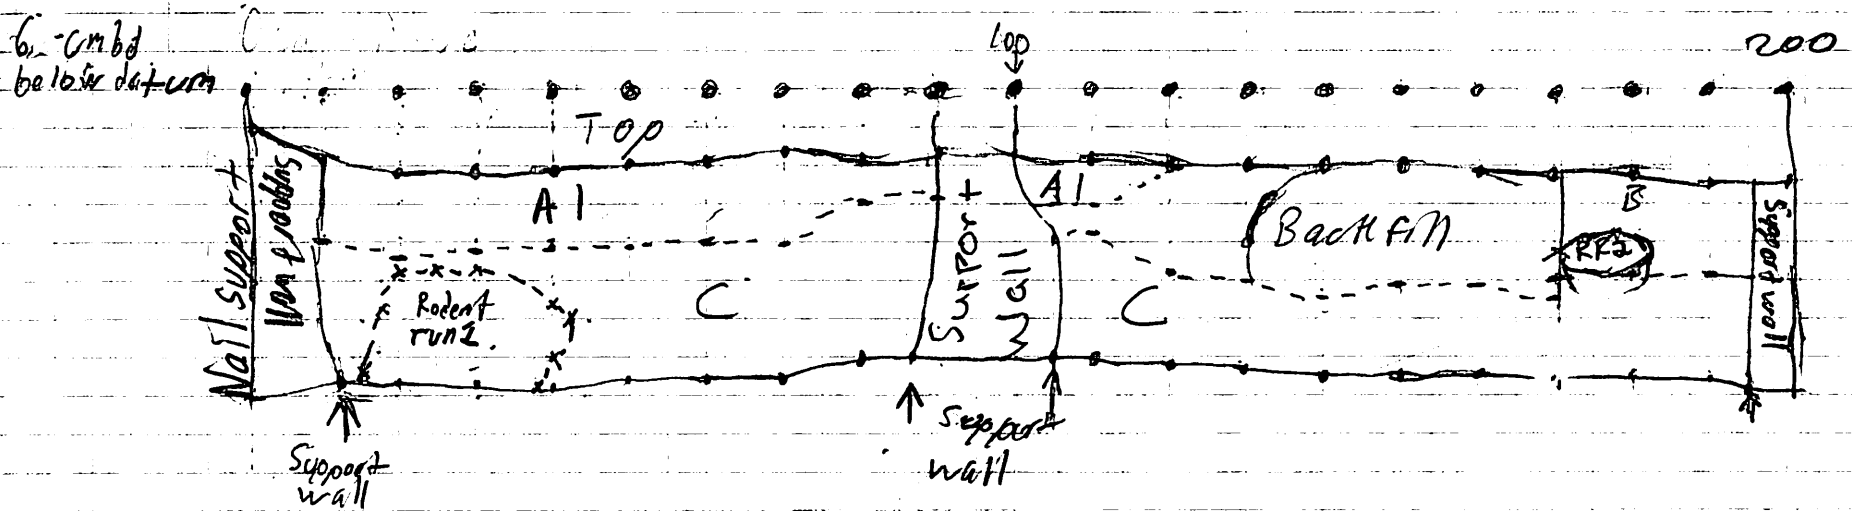

1000
1000
1000

1000
1000

FIUR30

SQ7 North Profile

↑ = North

H = 5 cm

Level:	Color:	texture:	Notes:
A1	7.5 YR- 4/3	Loam	Has clay mottled through out level.
Rodent Run 1	7.5 YR 4/3	Loam	N/A
C	7.5 YR 4/4	Loam	Charcoal present, gradual transition from B.
B	10 YR 4/3	Loam	Soil color change
Backfill	7.5 YR 4/4	Loam	Level is mottled w/ clay
Rodent Run 2	7.5 YR 4/4	Loam	N/A