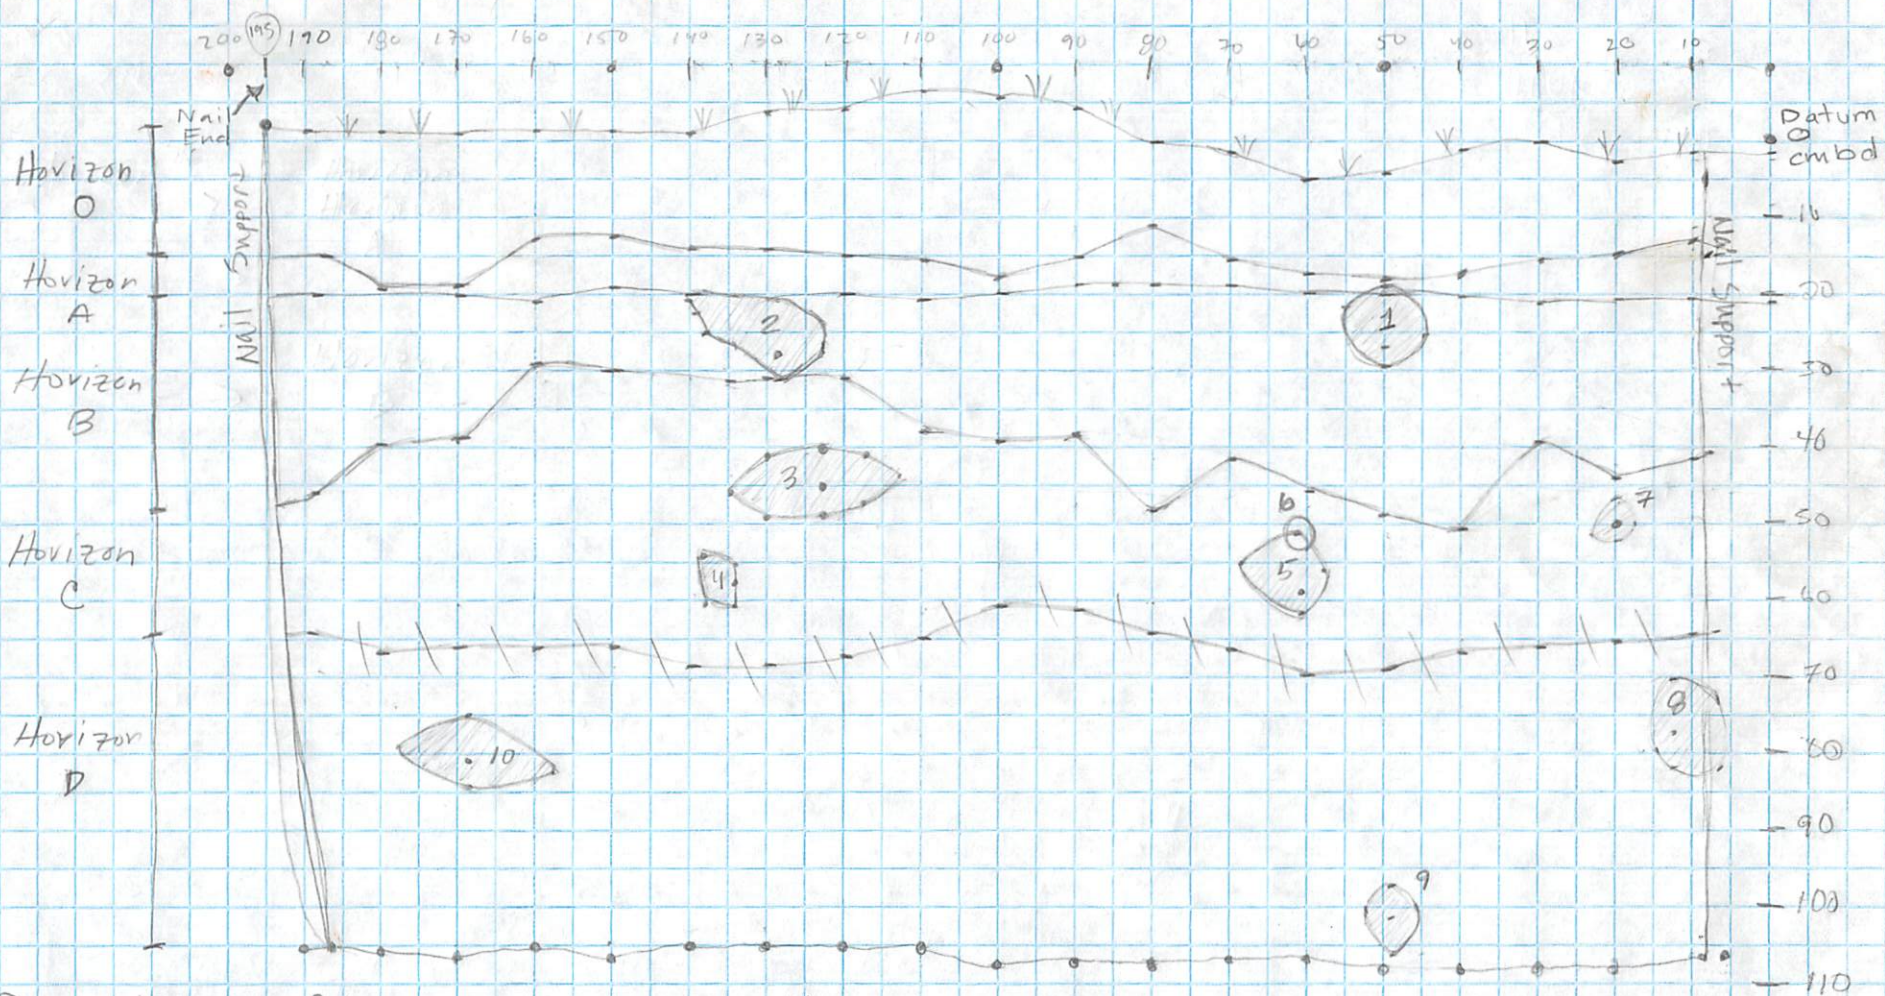

5cm

 41UR30  
 SG4  
 S Wall

| Designation | Color    | Texture         | Notes   |
|-------------|----------|-----------------|---|
| O           | 10YR 4/3 | Silt            |   |
| A           | 10YR 4/4 | Silty Loam      |   |
| B           | 10YR 4/4 | Loam            | Rodent Run #1; Rodent Run #2  |
| C           | 10YR 4/4 | Loam            | Rodent Run #3; Rodent Run #4; Rodent Run #5; #6 Bone; Rodent Run #7 |
| D           | 10YR 5/4 | Silty Clay Loam | Rodent Run #8; Rodent Run #9; Rodent Run #10                        |