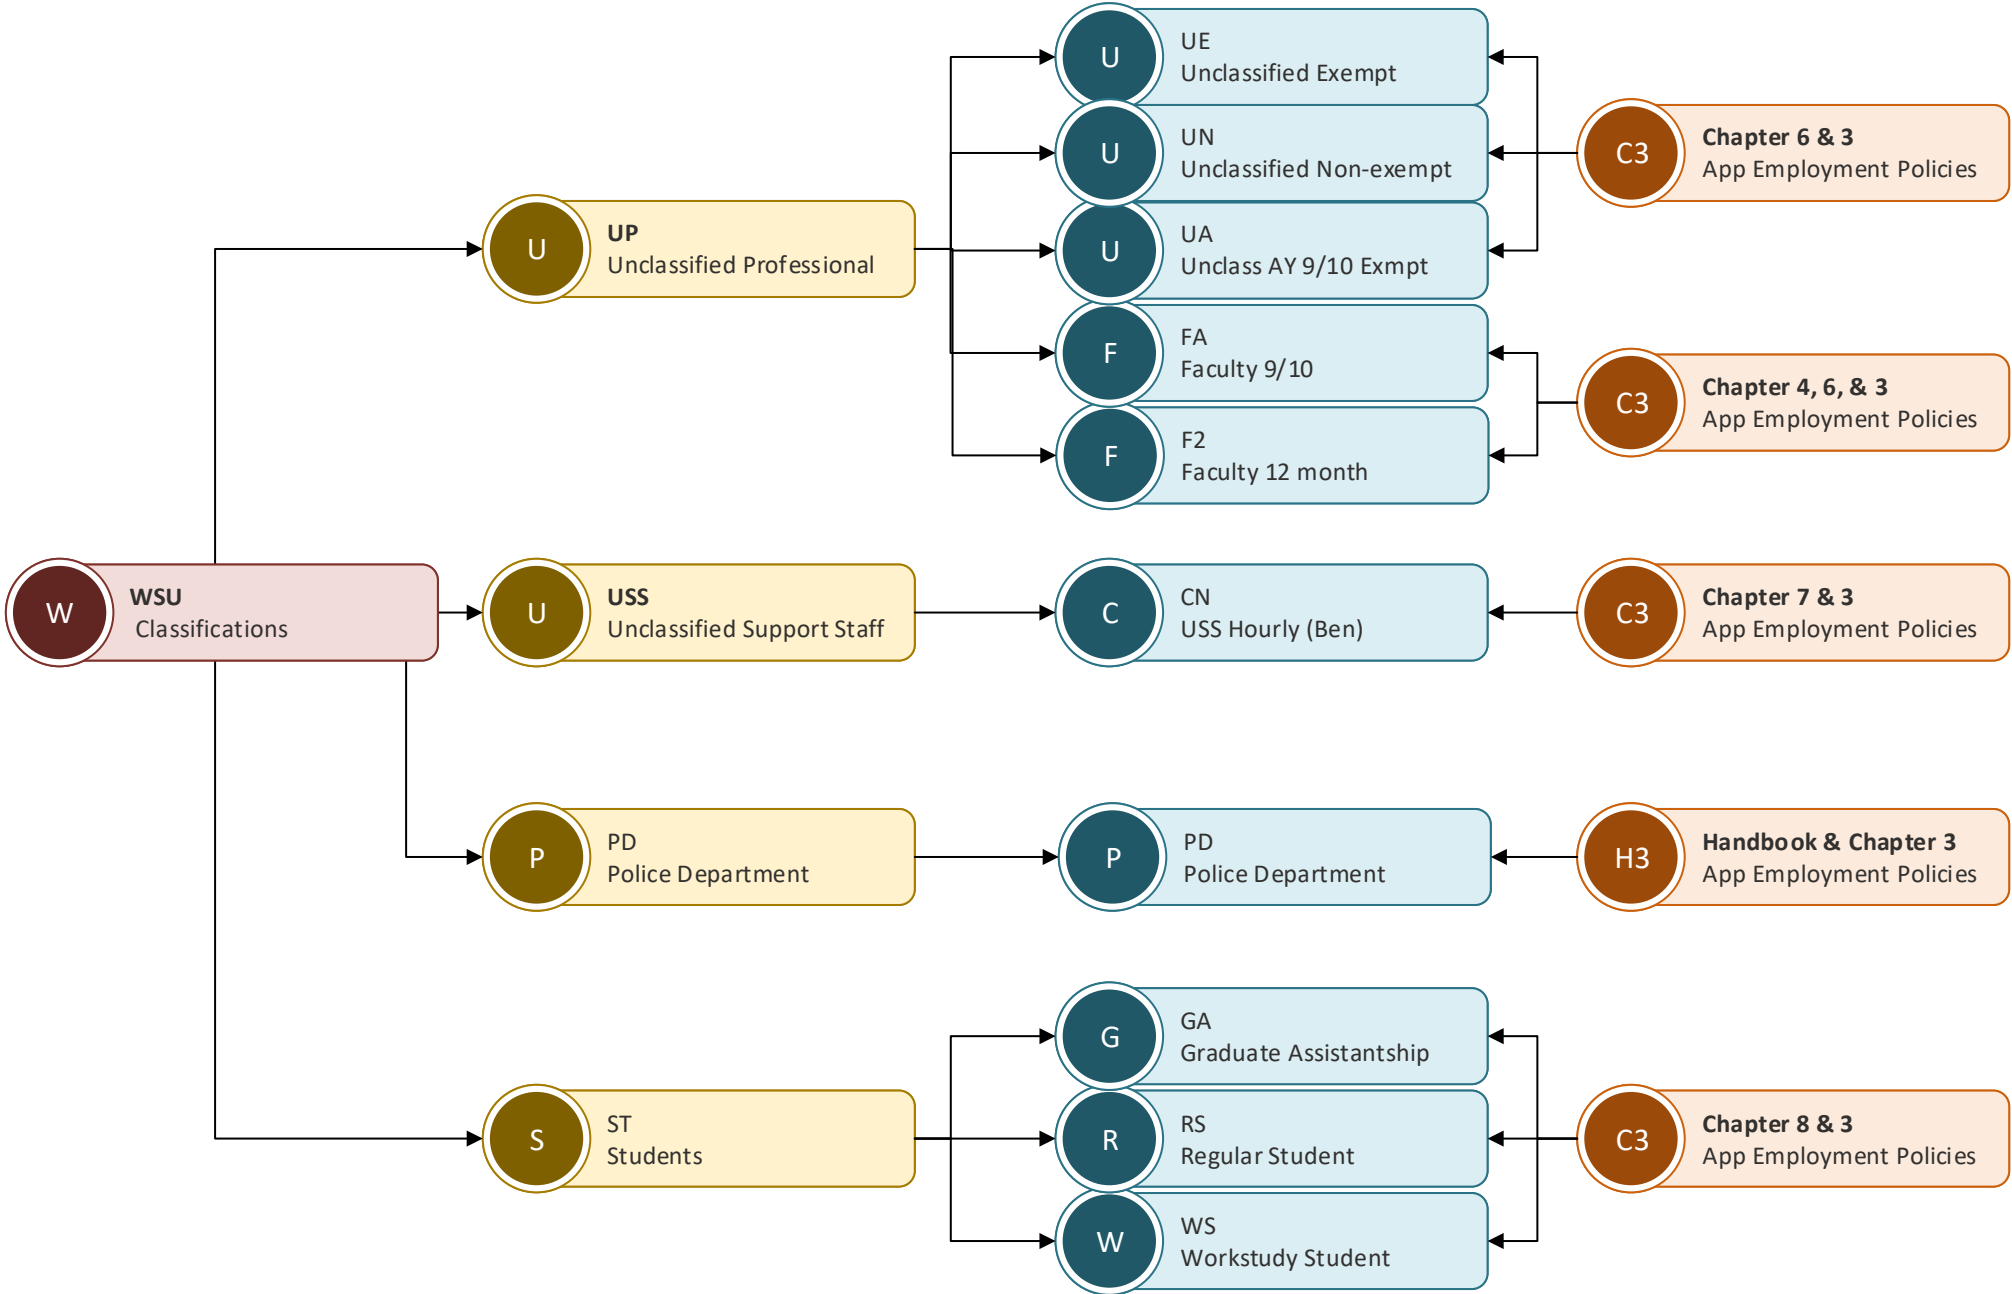

Faculty Senate Archives

Faculty Senate

Academic year 2022-2023

Volume XXXVI Documents and Reports

Faculty Senate Presentation January 23, 2023

Additional information: Archived in SOAR: Shocker Open Access
Repository at: <https://soar.wichita.edu/handle/10057/24833>

Classifications and Applicable Policy Chapters

Faculty Appointment Types with App. Policies (current)

What each Chapter says about Appointment Type

What each Chapter says about Ending the Appointment Notice (Position reason)

Applicable Policy Followed for ending Appointment (Position reason)

Applicable Policy Followed for ending Appointment (Person reason)