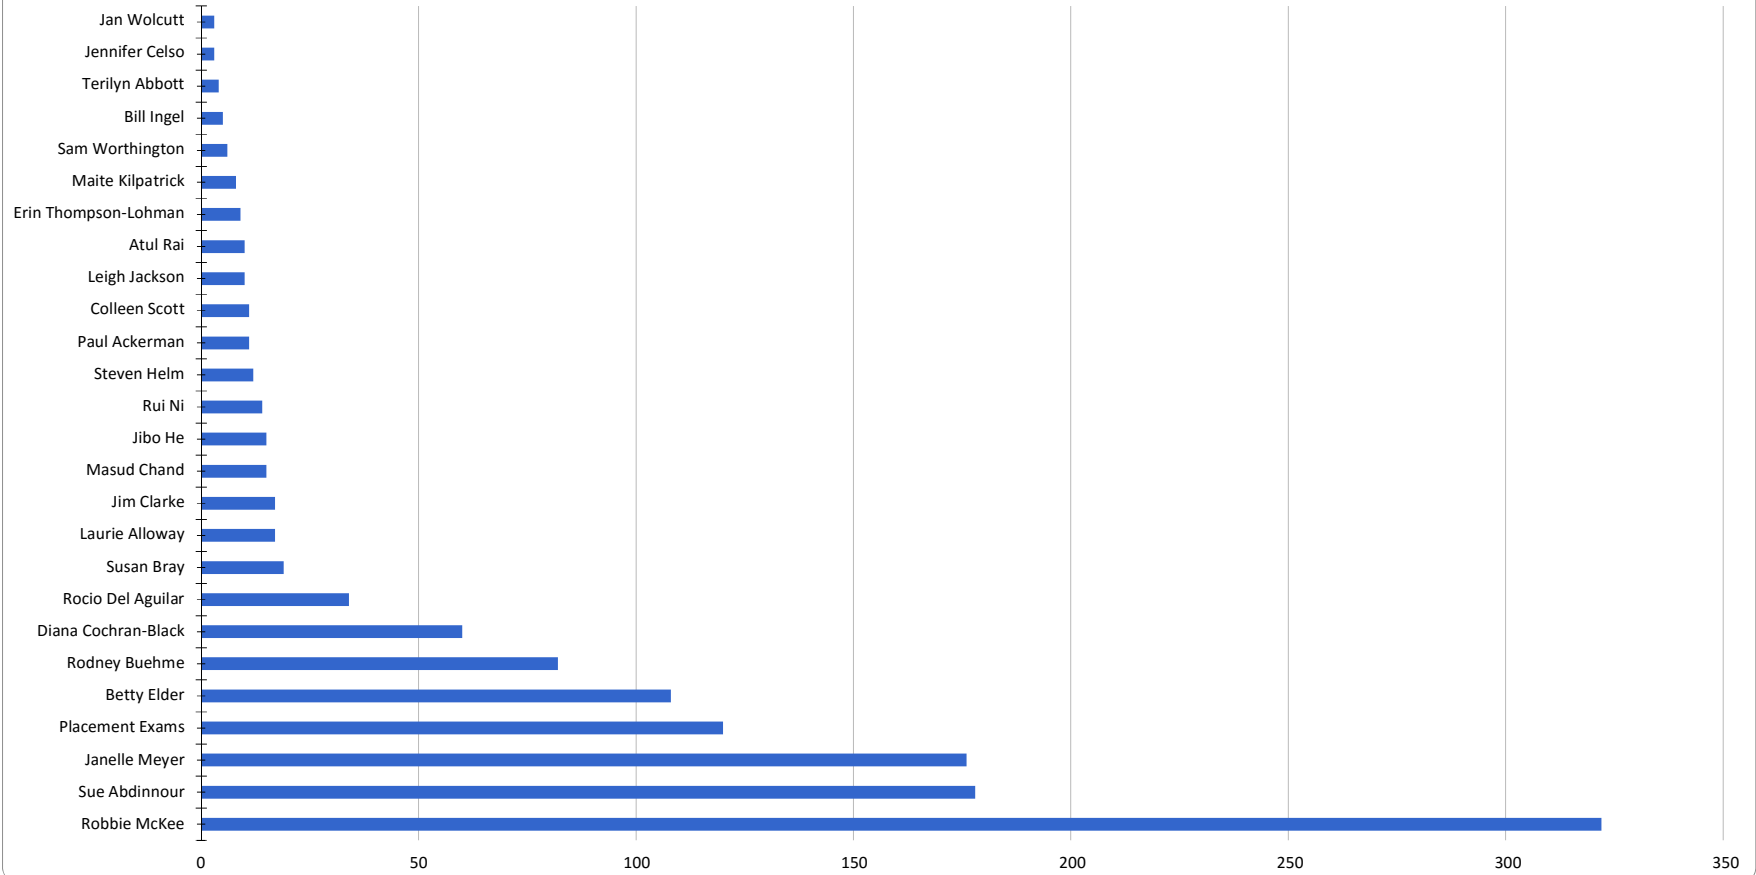

Volume by Month

Volume by Subject

Volume by Length

Volume by Instructor

Incident Reports 2015

	January	February	March	April	May	June	July	August	September	October	November	December	Total
No Authentication Failed				3			2						5
Dropped Connection						1					1	1	3
Academic Integrity Exam Submission Unpermitted Break						1				1	1	1	3
LMS Logout							1			1		2	4
											1		1
													0
Total	0	0	0	3	0	2	2	0	0	2	3	5	17