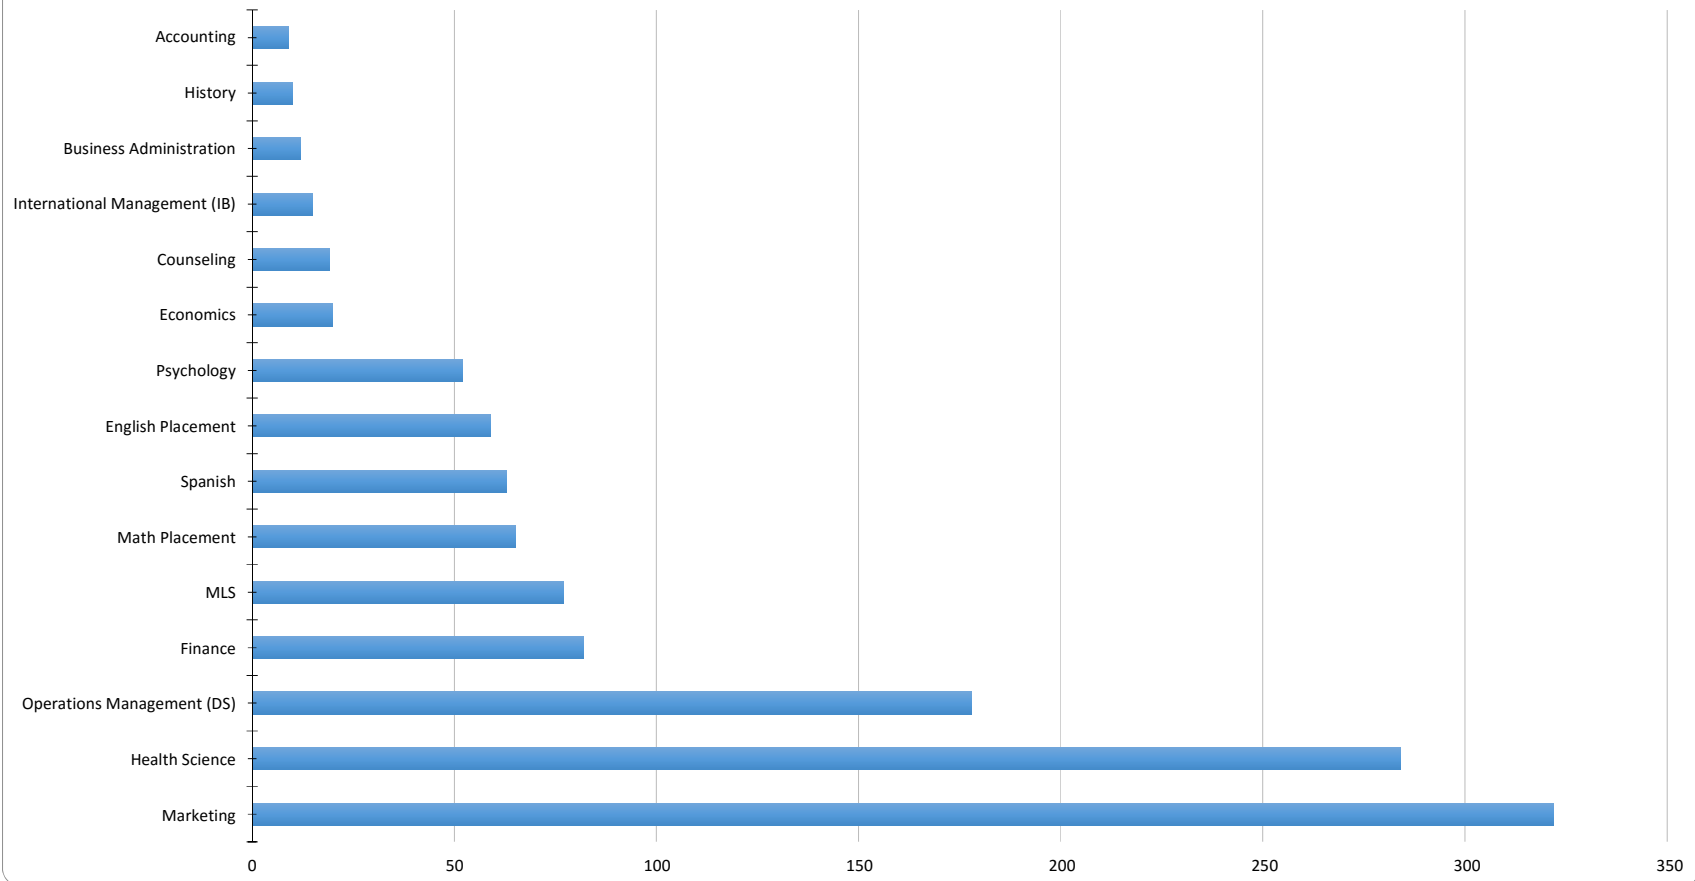

Volume by Subject