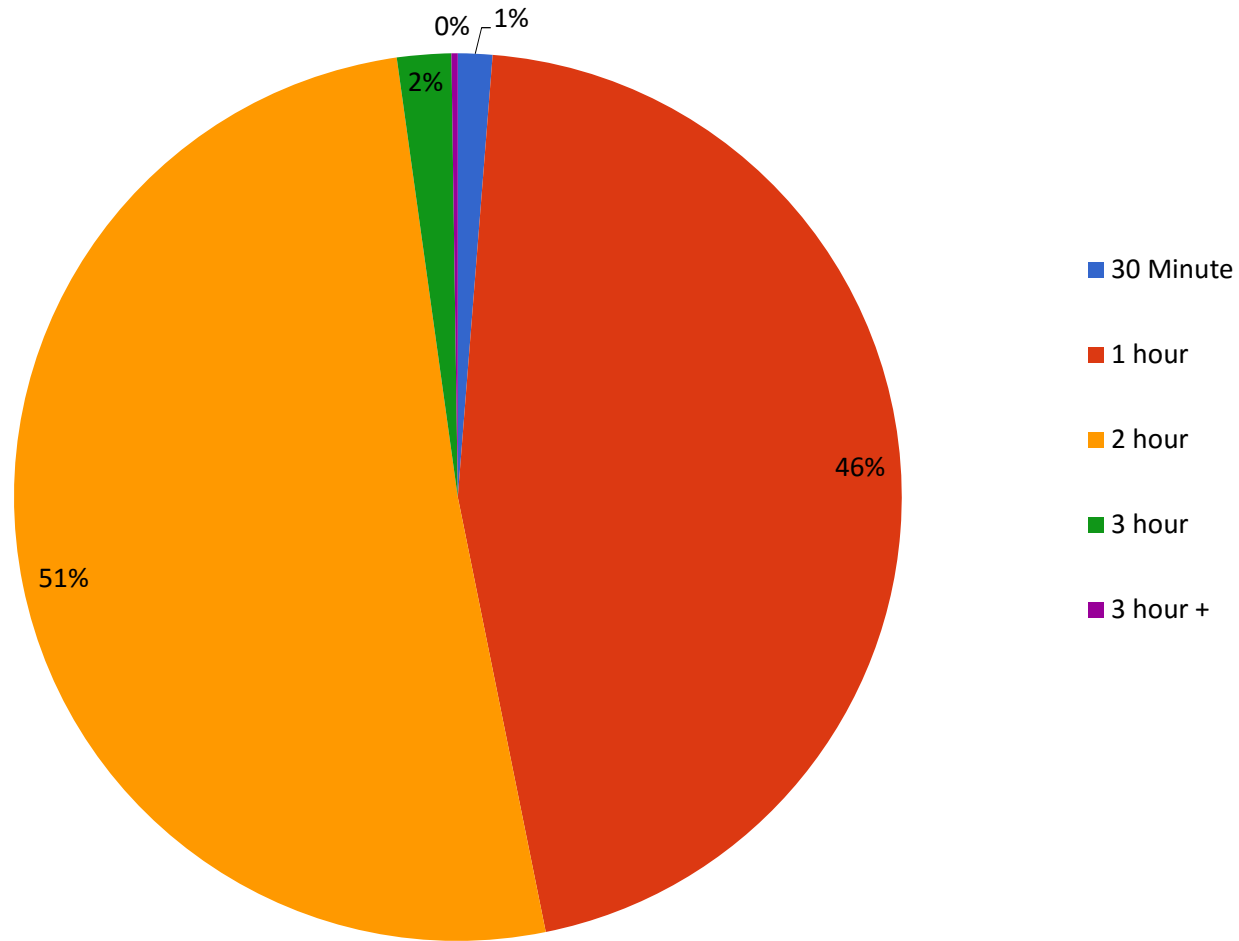

Volume by Month

Volume by Subject

Volume by Length

Volume by Instructor

Incident Reports 2015

	January	February	March	April	May	June	July	August	September	October	November	December	Total
No Authentication Failed				3			2						5
Dropped Connection						1					1	1	3
Academic Integrity Exam Submission Unpermitted Break						1				1	1	1	3
LMS Logout							1			1		2	4
											1		1
													0
Total	0	0	0	3	0	2	2	0	0	2	3	5	17