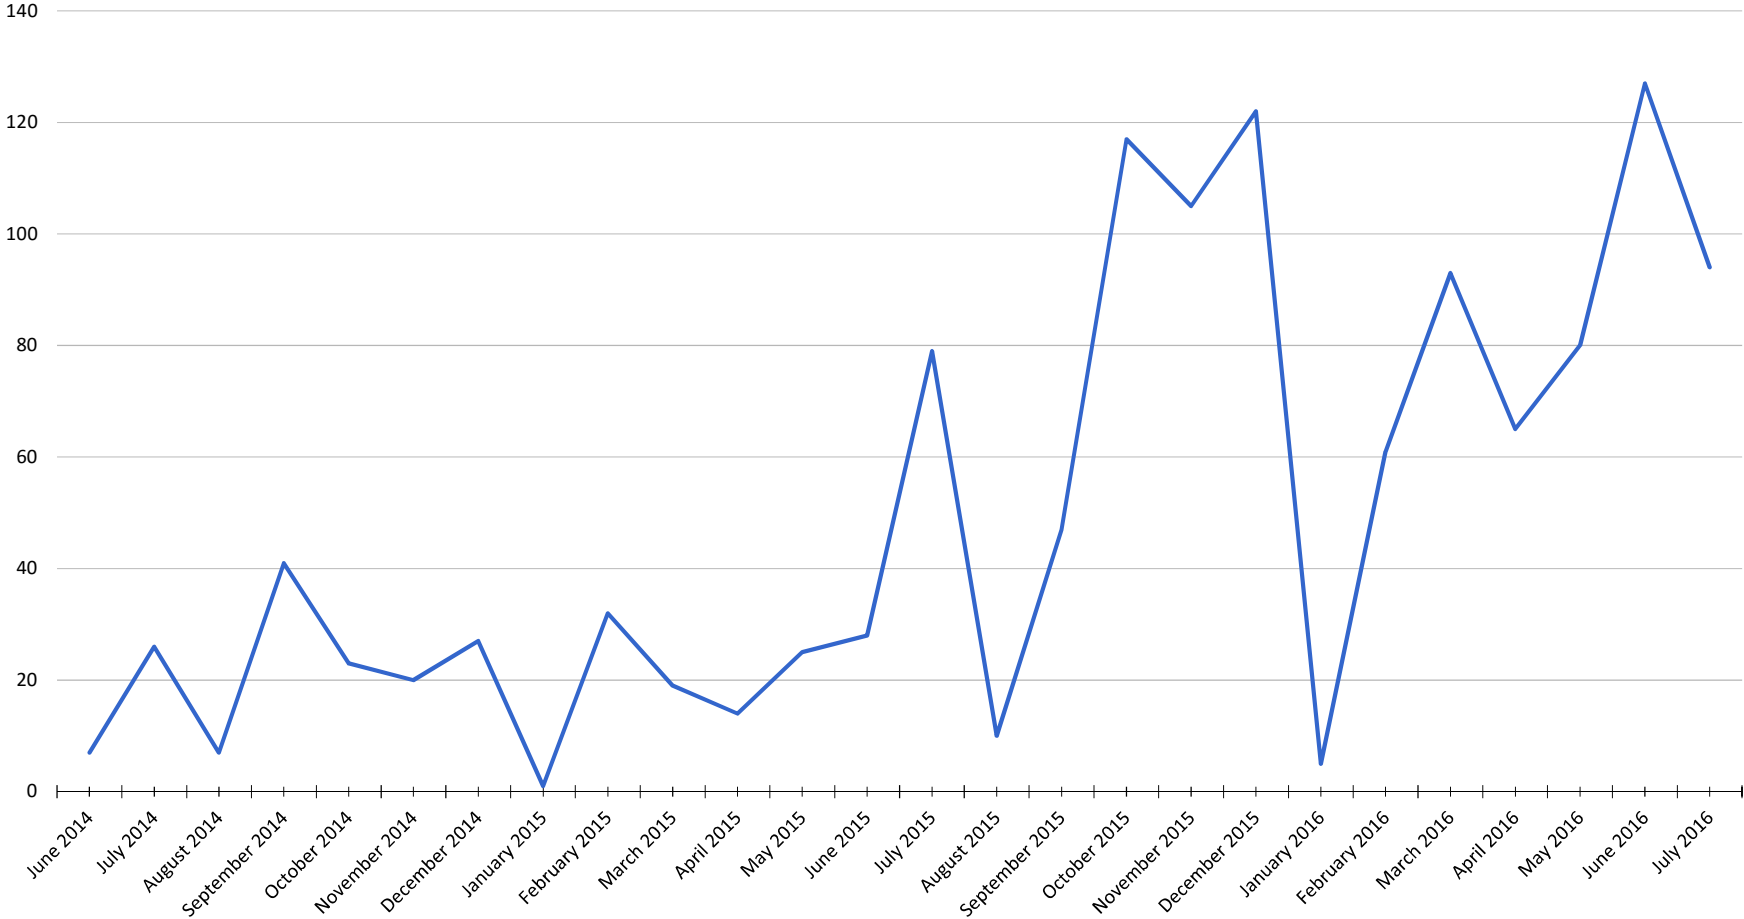

Volume by Month